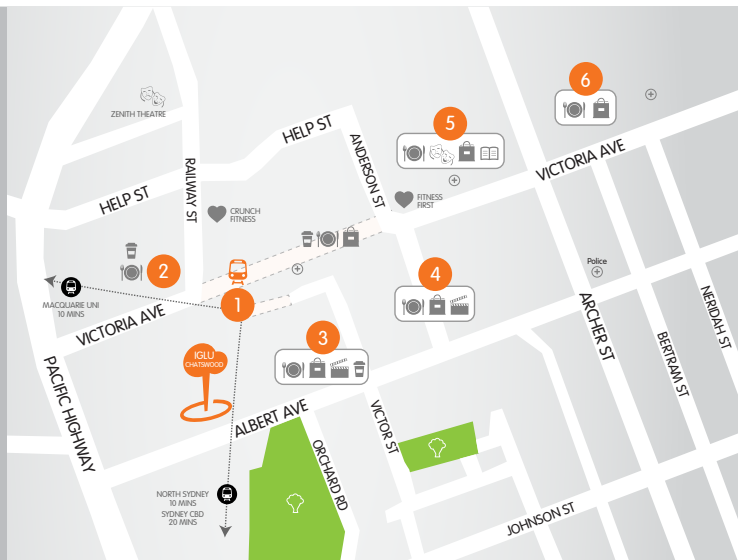

Located in Chatswood, a vibrant multi-cultural hub on Sydney's North Shore, Iglu Chatswood ticks every Iglu box.

Situated steps away from the station, not only will you have an immediate self-contained community, but Macquarie Uni is only 10-minutes by train and the CBD just 20 minutes. Factor in world-class shopping, eateries and entertainment and your needs are fully catered for right outside your door.

## Vibrant location and student lifestyle

**IGLU CHATSWOOD.** 73 Albert Avenue, Chatswood NSW 2067 / +61 2 8024 8610 / chatswood@iglu.com.au / www.iglu.com.au/chatswood

- Cool Food Outlets
- Shopping and services
- Coffee Galore
- Cinemas
- Health & Fitness
- Performing Arts
- Medical Centre

### LOCATION IS EVERYTHING

	DISTANCE		TIME
MACQUARIE UNIVERSITY	8.2 KM		10 MINS
WESTFIELD	0.4 KM		3 MINS
CHATSWOOD STATION	0.2 KM		1 MINS
CHATSWOOD CHASE	1.0 KM		8 MINS
NORTH SYDNEY	8.4 KM		10 MINS
ACU NORTH SYDNEY	8.4 KM		13 MINS
SYDNEY CBD	14.8 KM		20 MINS
CENTRAL STATION	15.2 KM		25 MINS
SYDNEY AIRPORT	21.4 KM		28 MINS

All times and distances are approximate only

**WHAT IS WHERE?** // 1. Chatswood Interchange (Trains, Buses, Shops) 2. The District Dining 3. Mandarin Shopping Centre, Hoyts Cinema and Strike Bowling Bar 4. Westfield Shopping Centre, Hoyts Cinema, Hawker Lane 5. The Concourse 6. Chatswood Chase Shopping Centre