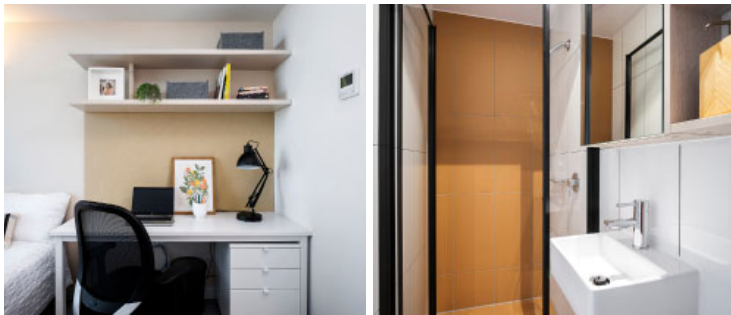

# FULLY FURNISHED STUDIOS READY AND WAITING

The studio apartments at Iglu Summer Hill are cleverly designed to maximise a shared student living experience. Everything you need for eating, sleeping and studying will be waiting here for you in your private studio apartment. All you will need is your personal belongings and you're all set to go. When you feel like some company, hitting the gym, or simply need some fresh air, you can choose one of the many communal spaces available to you.

## ALL STUDIOS ARE EQUIPPED WITH:

- › Secure swipe card entry
- › Double bed with under-bed storage
- › Private en-suite bathroom
- › Wall mounted television with Apple TV
- › Table and chairs
- › Air-conditioning
- › Study desk, chair, lamp
- › Pinboard and bookshelf
- › Built-in wardrobe
- › Full length mirror
- › Kitchenette with sink, microwave oven, cook top, refrigerator, toaster, kettle and iron
- › Opening windows and block-out blinds