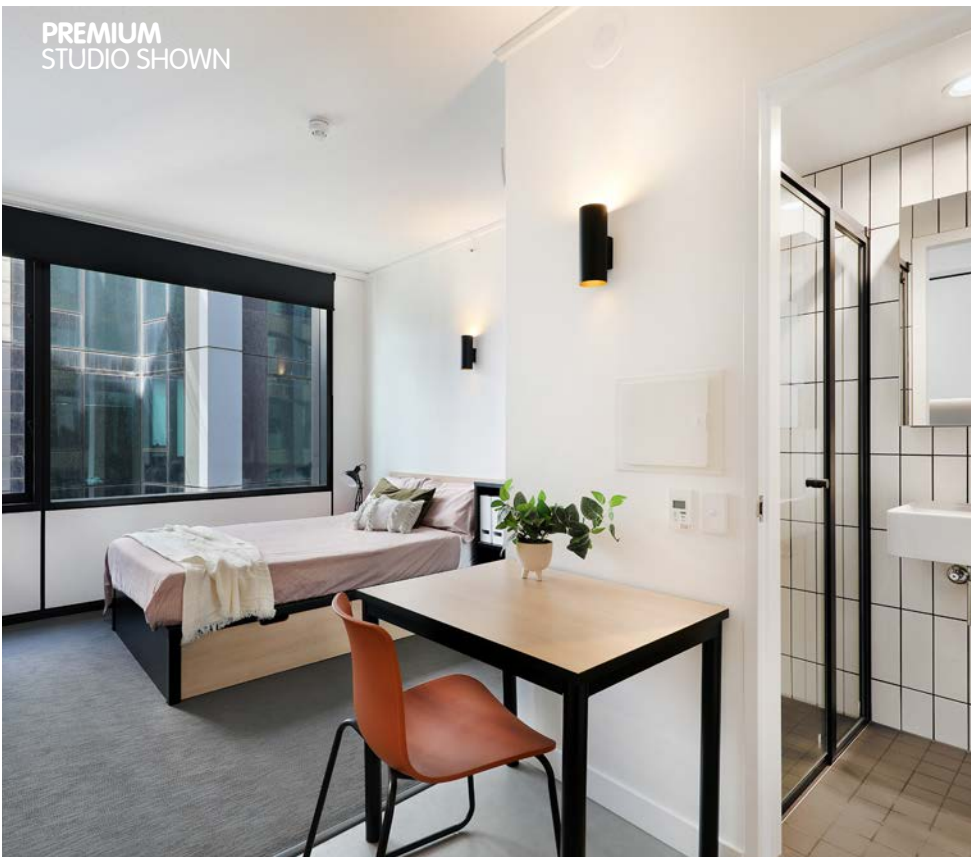

## IGLU MELBOURNE CITY » STUDIO APARTMENTS

SLEEPS 1-2

PRIVATE BATHROOM

FREE UNLIMITED WI-FI

AIR CONDITIONING

PREMIUM  
STUDIO SHOWN

Live in the heart of Melbourne in a cool studio apartment, with private living and study space, and friends next door.

Sound cool?

- Each studio has a private en-suite bathroom and reverse cycle air conditioning (cooling and heating)
- Features well-appointed kitchenette with eating area for self-catering
- Free unlimited high-speed wi-fi is included and available throughout

### Each studio apartment is equipped with:

- › Secure swipe card access
- › Access to high-speed wi-fi
- › Wall mounted HD television
- › Under-bed storage
- › Private en-suite bathroom
- › Air-conditioning and heating
- › Study desk, chair and lamp
- › Pinboard and bookshelf
- › Built-in wardrobe and full length mirror
- › Kitchenette with microwave/convection oven, 2-burner stovetop, refrigerator
- › Kettle, toaster, vacuum cleaner