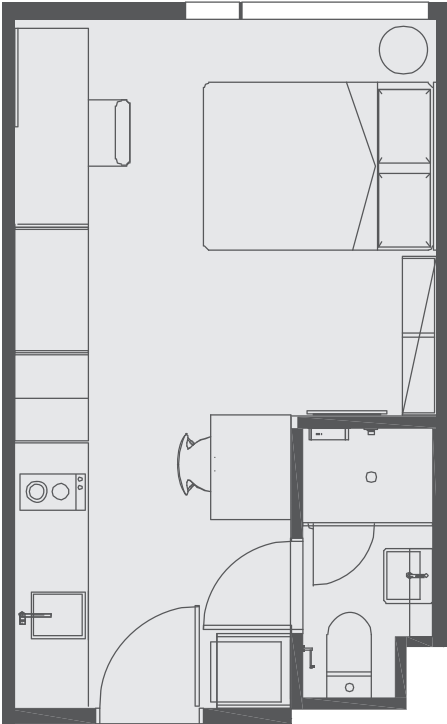

## IGLU MELBOURNE CITY » STUDIO APARTMENTS

SLEEPS 1-2

PRIVATE BATHROOM

FREE UNLIMITED WI-FI

AIR CONDITIONING

PREMIUM  
STUDIO SHOWN

Live in the heart of Melbourne in a cool studio apartment, with private living and study space, and friends next door.

Sound cool?

- Each studio has a private en-suite bathroom and reverse cycle air conditioning (cooling and heating)
- Features well-appointed kitchenette with eating area for self-catering
- Free unlimited high-speed wi-fi is included and available throughout

## Sample floor plans

FLOOR PLAN A › STANDARD OR PREMIUM STUDIOS

FLOOR PLAN B › STANDARD STUDIOS ONLY

**Standard and Premium studios are available.**

Premium Studios offer district views over the Queen Victoria Markets. They are on the street side of the podium and tower (from level 10 upwards).

#### EN-SUITE BATHROOM

- › Shower
- › Toilet
- › Basin
- › Mirror
- › Shelving
- › Towel rail
- › Exhaust fan
- › Storage cabinet

All images are illustrative only. They are indicative of Iglu's finishes and features.