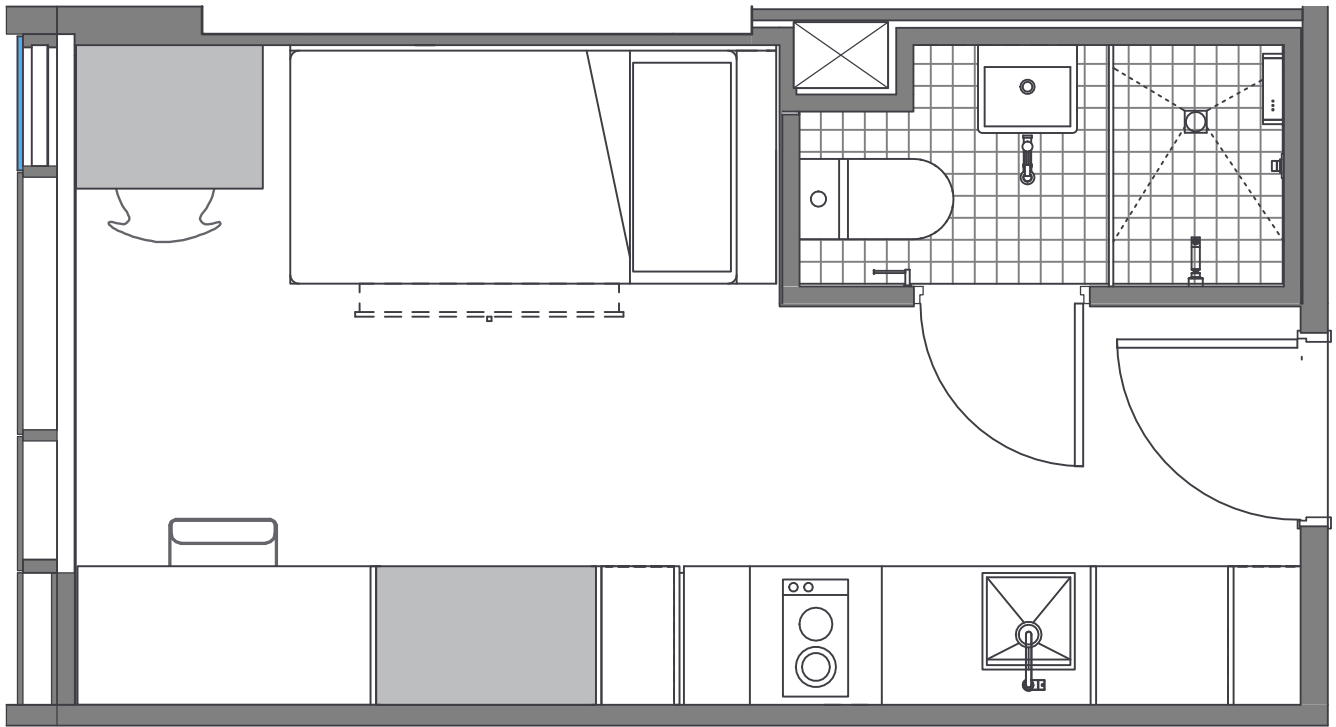

IGLU SOUTH YARRA » SINGLE STUDIO APARTMENTS

SLEEPS 1-2

PRIVATE BATHROOM

FREE UNLIMITED WI-FI

AIR CONDITIONING

Live in one of Melbourne's hottest areas in a studio apartment with private living space, and friends next door.

Sound cool?

- Each studio has a private en-suite bathroom and reverse cycle air conditioning (cooling and heating)
- Features well-appointed kitchenette with eating area for self-catering
- Free unlimited high-speed wi-fi is included and available throughout

Sample floor plan

SINGLE STUDIO KING SINGLE BED | LEVELS 10-21 | APPROX. 17m²

Each single studio apartment is equipped with:

- › Secure swipe card access
 - › Access to high-speed wi-fi
 - › Wall-mounted Smart TV
 - › King-single bed with under-bed storage
 - › Private en-suite bathroom
 - › Air-conditioning and heating
 - › Study desk, chair and lamp
 - › Pinboard and bookshelf
 - › Built-in wardrobe and full length mirror
 - › Kitchenette with microwave/ convection oven, 2-burner stovetop, refrigerator
 - › Kettle, toaster, vacuum cleaner
 - › Acoustically designed louvre windows
- #### EN-SUITE BATHROOM
- › Shower
 - › Toilet
 - › Basin and mirror
 - › Shelving
 - › Towel rail
 - › Exhaust fan
 - › Storage cabinet