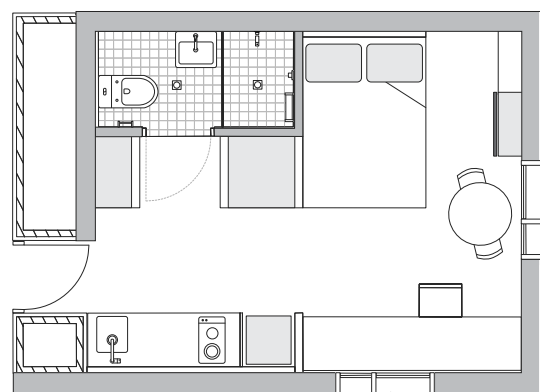

Sample floor plans

Our **premium studios** are our more spacious studios located on levels 8 to 11, offering great views. There are several layouts as shown in the sample floor plans below.

Available on levels 8 to 11

Available on levels 8 to 10

Available on levels 8 to 10

Available on levels 8 to 10

Each premium studio apartment is equipped with:

- › Secure swipe card access
- › High speed wireless broadband
- › Wall-mounted HD television
- › Double bed with underbed storage
- › Table and chairs
- › Private en-suite bathroom
- › Air-conditioning and heating
- › Study desk, chair and lamp
- › Pinboard and bookshelf
- › Built-in wardrobe and full length mirror
- › Kitchenette with microwave/convection oven, 2-burner stovetop, refrigerator, kettle, toaster

EN-SUITE BATHROOM:

- › Shower
- › Toilet
- › Basin
- › Mirror with storage cabinet
- › Shelving
- › Towel rail
- › Exhaust fan

All images are illustrative only and indicative of Iglu's finishes and features