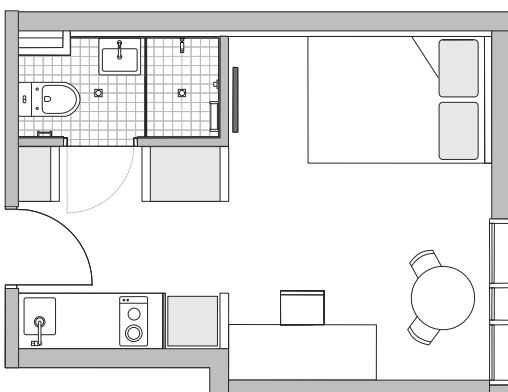

Sound cool?

- Each studio has a private en-suite bathroom with reverse cycle air conditioning
- A well-appointed kitchenette with eating area allows for self-catering
- Free unlimited high-speed wi-fi is included and available throughout

Sample floor plans

Our **premium studios** are our more spacious studios located on levels 8 to 11, offering great views. There are several layouts as shown in the sample floor plans below.

Available on levels 8 to 11

Available on levels 8 to 10

Available on levels 8 to 10

Available on levels 8 to 10

Each premium studio apartment is equipped with:

- › Secure swipe card access
- › High speed wireless broadband
- › Wall-mounted HD television
- › Double bed with underbed storage
- › Table and chairs
- › Private en-suite bathroom
- › Air-conditioning and heating
- › Study desk, chair and lamp
- › Pinboard and bookshelf
- › Built-in wardrobe and full length mirror
- › Kitchenette with microwave/convection oven, 2-burner stovetop, refrigerator, kettle, toaster

EN-SUITE BATHROOM:

- › Shower
- › Toilet
- › Basin
- › Mirror with storage cabinet
- › Shelving
- › Towel rail
- › Exhaust fan

All images are illustrative only and indicative of Iglu's finishes and features