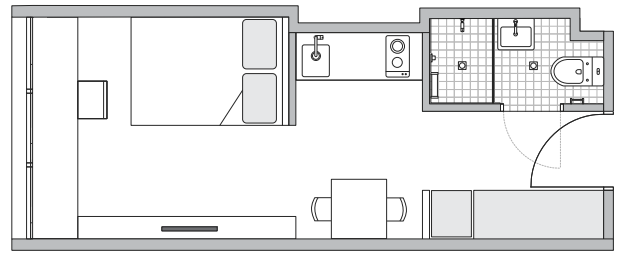

Sound cool?

- Each studio has a private en-suite bathroom with reverse cycle air conditioning
- A well-appointed kitchenette with eating area allows for self-catering
- Free unlimited high-speed wi-fi is included and available throughout

Sample floor plans

Our **premium studios** are our more spacious studios located on levels 8 to 11, offering great views. There are several layouts as shown in the sample floor plans below.

Available on levels 8 to 11

Available on levels 8 to 10

Available on levels 8 to 10

Available on levels 8 to 10

Each premium studio apartment is equipped with:

- › Secure swipe card access
- › High speed wireless broadband
- › Wall-mounted HD television
- › Double bed with underbed storage
- › Table and chairs
- › Private en-suite bathroom
- › Air-conditioning and heating
- › Study desk, chair and lamp
- › Pinboard and bookshelf
- › Built-in wardrobe and full length mirror
- › Kitchenette with microwave/convection oven, 2-burner stovetop, refrigerator, kettle, toaster

EN-SUITE BATHROOM:

- › Shower
- › Toilet
- › Basin
- › Mirror with storage cabinet
- › Shelving
- › Towel rail
- › Exhaust fan

All images are illustrative only and indicative of Iglu's finishes and features