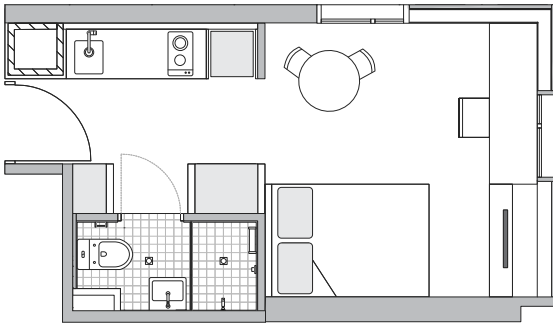

Sound cool?

- Each studio has a private en-suite bathroom with reverse cycle air conditioning
- A well-appointed kitchenette with eating area allows for self-catering
- Free unlimited high-speed wi-fi is included and available throughout

Sample floor plans

Our **premium studios** are our more spacious studios located on levels 8 to 11, offering great views. There are several layouts as shown in the sample floor plans below.

Available on levels 8 to 11

Available on levels 8 to 10

Available on levels 8 to 10

Available on levels 8 to 10

Each premium studio apartment is equipped with:

- › Secure swipe card access
- › High speed wireless broadband
- › Wall-mounted HD television
- › Double bed with underbed storage
- › Table and chairs
- › Private en-suite bathroom
- › Air-conditioning and heating
- › Study desk, chair and lamp
- › Pinboard and bookshelf
- › Built-in wardrobe and full length mirror
- › Kitchenette with microwave/convection oven, 2-burner stovetop, refrigerator, kettle, toaster

EN-SUITE BATHROOM:

- › Shower
- › Toilet
- › Basin
- › Mirror with storage cabinet
- › Shelving
- › Towel rail
- › Exhaust fan

All images are illustrative only and indicative of Iglu's finishes and features