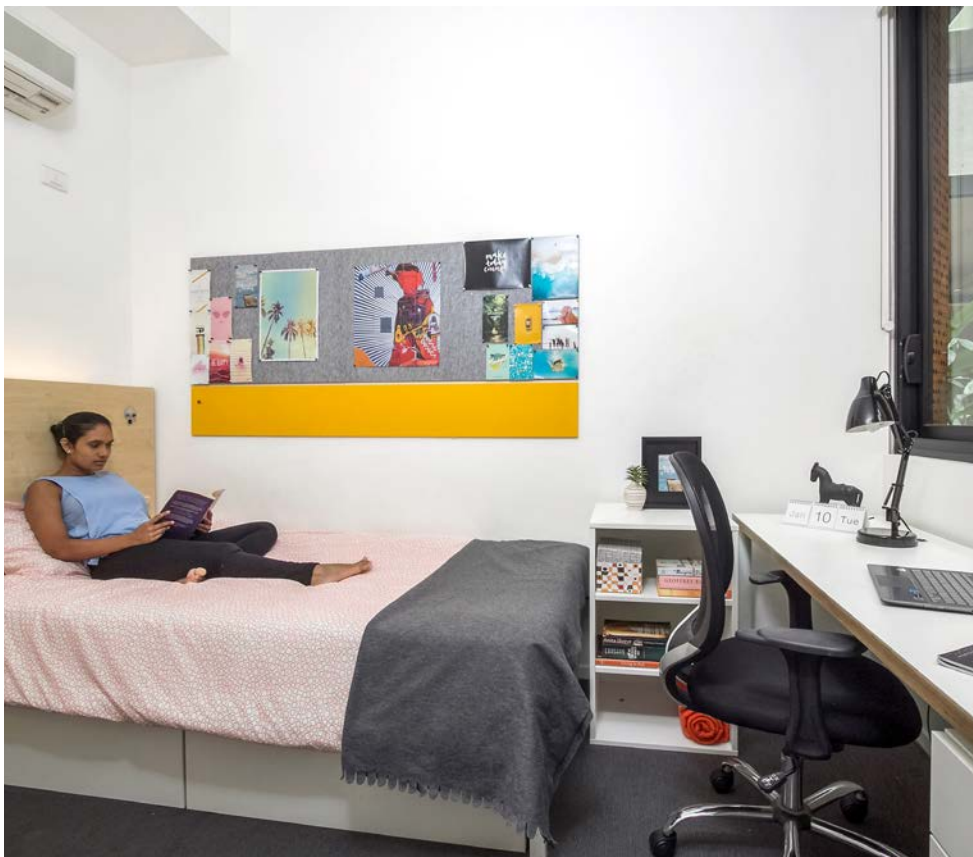

IGLU CENTRAL » 2 BEDROOM STUDIO

SLEEPS 2

SHARED BATHROOM

FREE UNLIMITED WI-FI

AIR CONDITIONING

Our two bedroom studio apartment is a great option if you would still like a bit of company.

Pretty cool really.

- Private bedroom with secure access and reverse cycle air conditioning
- A well-appointed, shared kitchen with eating area to allow for self-catering
- Free unlimited high-speed wi-fi is included and available throughout

Sample floor plan

Features and inclusions:

APARTMENT

- › HD flat-screen television
- › Air-conditioning / heating
- › Lounge and eating area
- › Shared bathroom
- › Kitchen with:
 - microwave and stovetop
 - refrigerator and freezer
 - kettle and toaster

PRIVATE BEDROOM

- › Secure swipe card access
- › Air-conditioning / heating
- › King single bed with under-bed storage
- › Study desk, chair, lamp and pin-board
- › Bookshelf and storage
- › Built-in wardrobe
- › Full length mirror