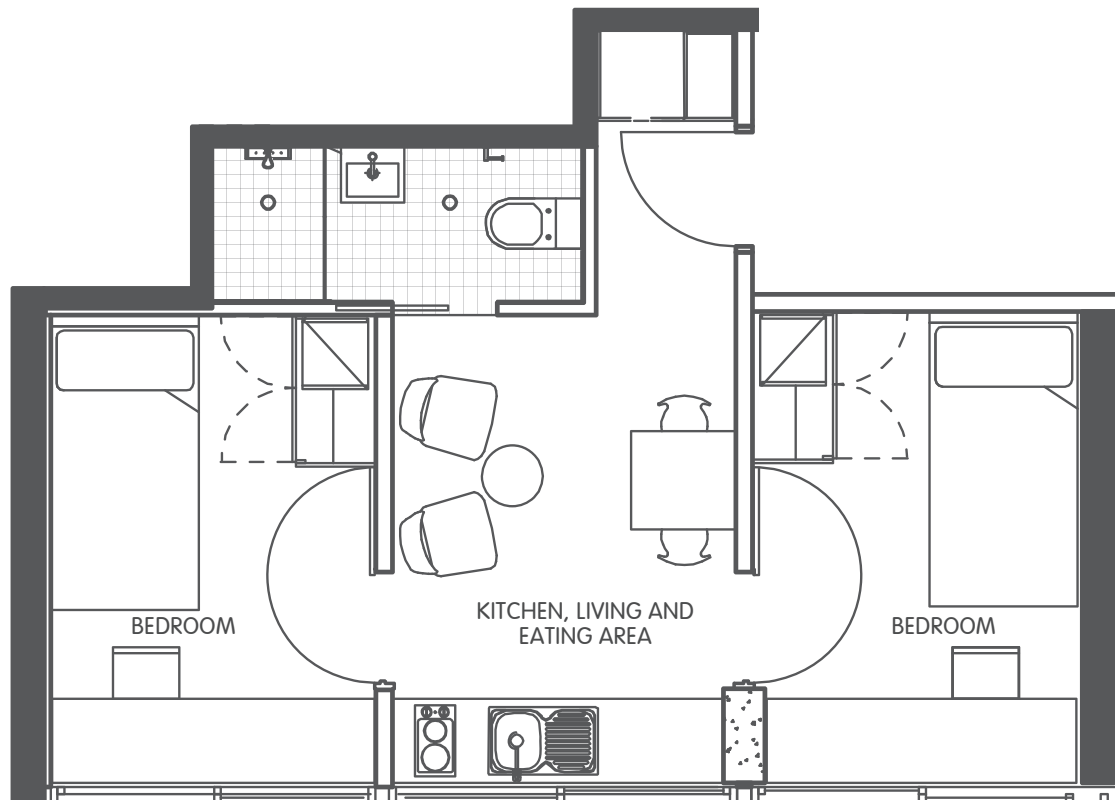

IGLU CENTRAL » 2 BEDROOM STUDIO

SLEEPS 2

SHARED BATHROOM

FREE UNLIMITED WI-FI

AIR CONDITIONING

Our two bedroom studio apartment is a great option if you would still like a bit of company.

Pretty cool really.

- Private bedroom with secure access and reverse cycle air conditioning
- A well-appointed, shared kitchen with eating area to allow for self-catering
- Free unlimited high-speed wi-fi is included and available throughout

Sample floor plan

Features and inclusions:

APARTMENT

- › HD flat-screen television
- › Air-conditioning / heating
- › Lounge and eating area
- › Shared bathroom
- › Kitchen with:
 - microwave and stovetop
 - refrigerator and freezer
 - kettle and toaster

SHARED BATHROOM

- › Shower
- › Toilet
- › Basin
- › Mirror
- › Storage cabinet
- › Shelving
- › Towel rail
- › Exhaust fan

All images are illustrative only and indicative of Iglu's finishes and features