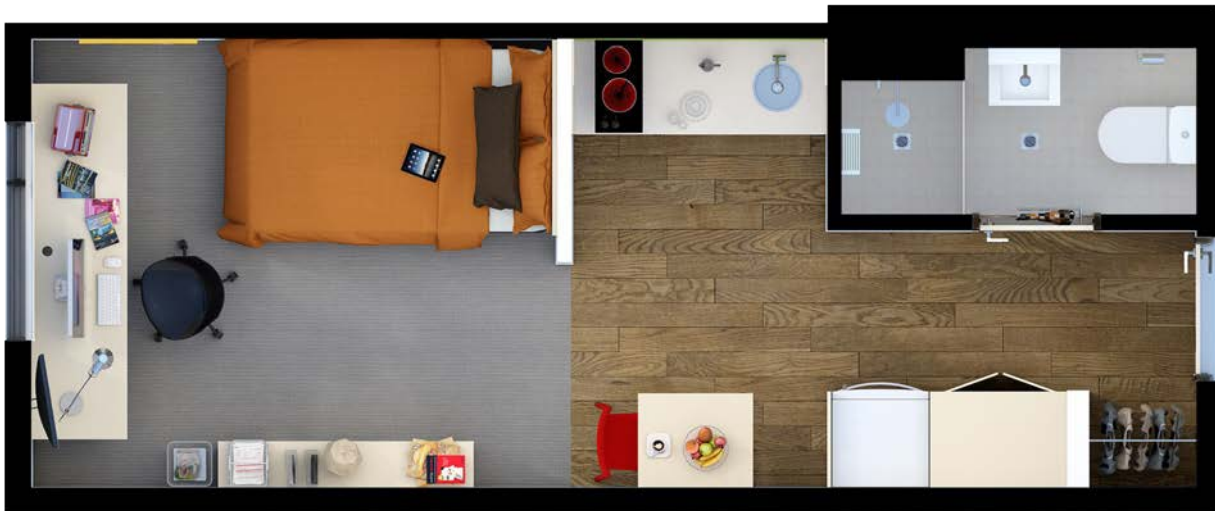

## IGLU BROADWAY » STUDIO APARTMENTS

SLEEPS 1

PRIVATE BATHROOM

FREE UNLIMITED WI-FI

AIR CONDITIONING

Live in your own fully furnished studio apartment with private living, study space, and friends right next door.

Pretty cool really.

- All bedrooms have a private ensuite bathroom and reverse cycle air conditioning
- Apartments feature a large shared kitchen, lounge and dining area
- Free unlimited high-speed wi-fi is included and available throughout

## Sample floor plan

### Each studio apartment is equipped with:

- › High speed wireless broadband
- › Wall mounted HD flat screen television
- › King Single or Double bed
- › Private bathroom
- › Air-conditioning and heating (in winter)
- › Study desk, chair and lamp
- › Pinboard and bookshelf
- › Table and chair(s)
- › Built-in wardrobe and full length mirror
- › Kitchenette with sink, convection microwave, 2-hot plate cooktop, refrigerator, ducted range hood
- › Acoustic windows with block out blinds