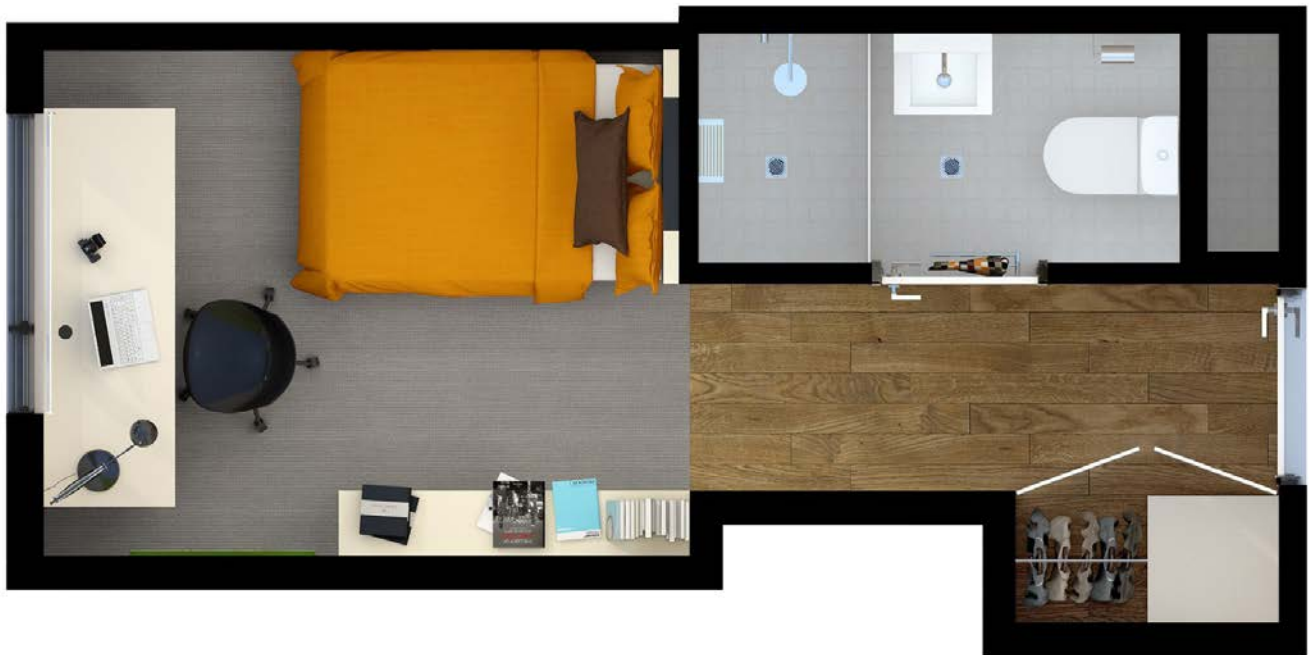

IGLU BROADWAY » SHARE APARTMENTS

PRIVATE BATHROOM

FREE UNLIMITED WI-FI

AIR CONDITIONING

Living in a shared student apartment is a great way to meet people and make new friends. And it's fully furnished!

Pretty cool really.

- All bedrooms have a private en-suite bathroom and reverse cycle air conditioning
- Apartments feature a large shared kitchen, lounge and dining area
- Free unlimited high-speed wi-fi is included and available throughout

Sample floor plan

Choose a 4, 5 or 6 bedroom share apartment at Iglu Broadway

APARTMENT

- › HD television
- › Air-conditioning / heating
- › Lounge area with couch, coffee table and ottomans
- › Dining table and chairs
- › Full kitchen with:
 - oven, microwave and stovetop
 - large refrigerator and freezer

PRIVATE BEDROOM

- › Security card access
- › Air-conditioning / heating
- › Private bathroom
- › King single bed
- › Study desk, chair, lamp and pin-board
- › Bookshelf and storage
- › Built-in wardrobe
- › Full length mirror