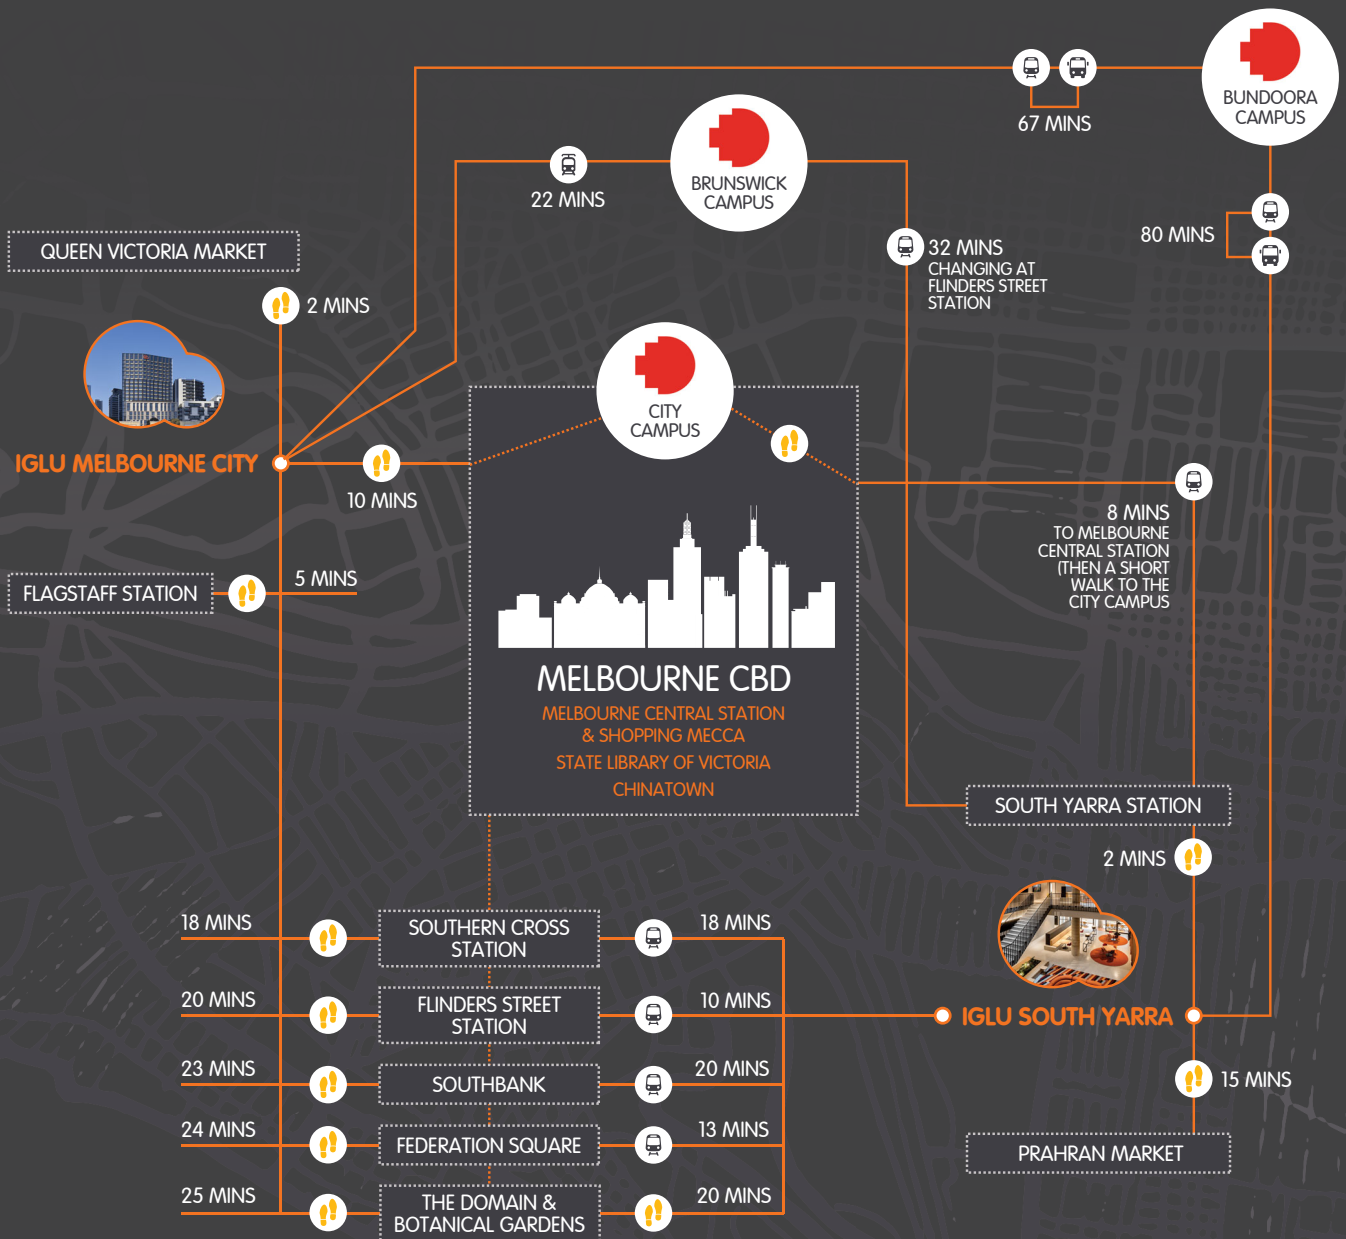

YOUR COMMUTE MADE EASY

You can use our simple map to understand transport options and approximate commute times to each RMIT campus, and other key Melbourne locations, from Iglu Melbourne City and Iglu South Yarra.

 TRAIN |
  WALK |
  BUS |
  TRAM

COMMUTING TIMES

Commute times are from door-to-door.
 Travel times may vary due to traffic and service delays.

MAP NOT TO SCALE, FOR GRAPHICAL PURPOSES ONLY